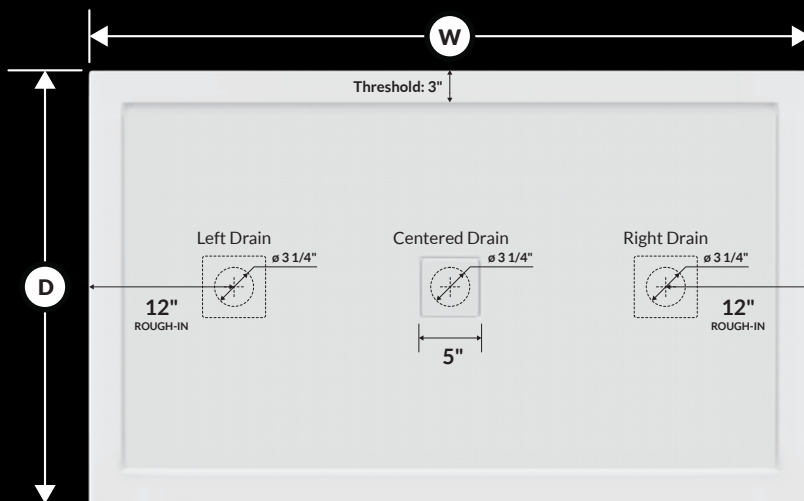

# SHOWER BASE TRAYS

**ULTRA LOW PROFILE**

- ◆ Glossy white acrylic finish
- ◆ High quality scratch and stain resistant surface
- ◆ 2 3/4" high ultra low profile entry threshold design
- ◆ Reinforced with fiberglass and resin for extra durability
- ◆ Slip-resistant texture inside tray for safe and comfortable showering
- ◆ Single threshold alcove wall to wall or double threshold wall corner universal and reversible installation
- ◆ Direct to stud installations with 1, 2 or 3 stud walls or freestanding installation without walls
- ◆ Included separate aluminum tiling flanges for EZ option of single or double threshold installation
- ◆ 3 1/4" standard drain opening for standard 2" compression drain
- ◆ Included white acrylic removable magnetic drain cover
- ◆ Magnetic drain cover can be easily removed for easy access cleaning
- ◆ Professional installation required
- ◆ Compression drain is not included

W	D	Drain position
32" x 32"		Centered
36" x 36"		Centered
48" x 34"		Centered
48" x 34"		Right or Left
48" x 36"		Centered
48" x 36"		Right or Left
60" x 30"		Centered
60" x 30"		Right or Left
60" x 32"		Centered
60" x 32"		Right or Left
60" x 34"		Centered
60" x 34"		Right or Left
60" x 36"		Centered
60" x 36"		Right or Left

**Alcove**  
Single threshold installation with 3 tile flanges

**Wall Corner**  
Double threshold installation with 2 tile flanges

**Wall Corner**  
Double threshold installation with 2 tile flanges