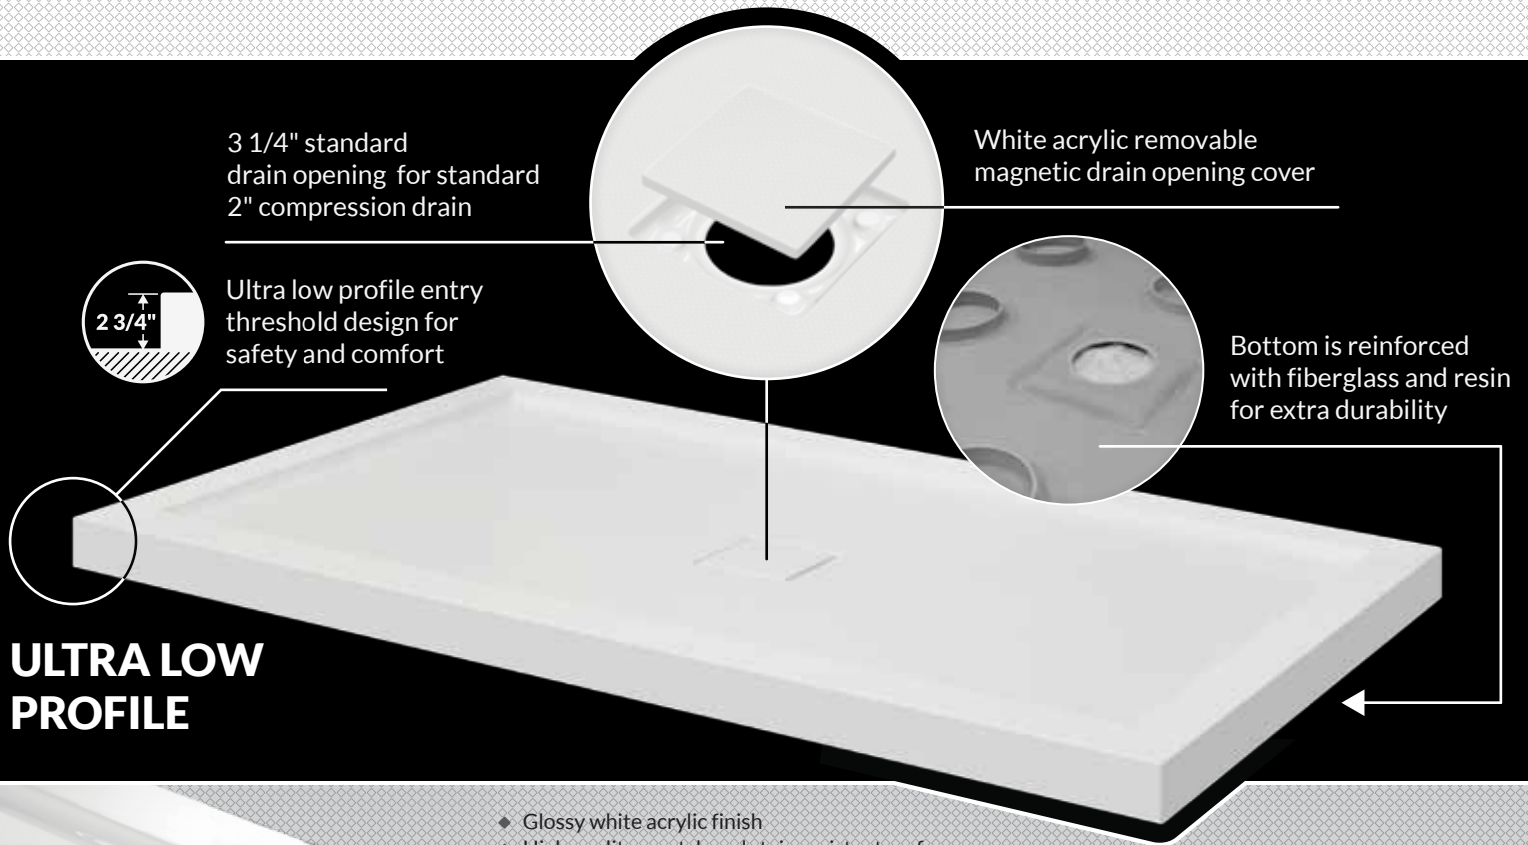

# SHOWER BASE TRAYS

**ULTRA LOW PROFILE**

- ◆ Glossy white acrylic finish
- ◆ High quality scratch and stain resistant surface
- ◆ 2 3/4" high ultra low profile entry threshold design
- ◆ Reinforced with fiberglass and resin for extra durability
- ◆ Slip-resistant texture inside tray for safe and comfortable showering
- ◆ Single threshold alcove wall to wall or double threshold wall corner universal and reversible installation
- ◆ Direct to stud installations with 1, 2 or 3 stud walls or freestanding installation without walls
- ◆ Included separate aluminum tiling flanges for EZ option of single or double threshold installation
- ◆ 3 1/4" standard drain opening for standard 2" compression drain
- ◆ Included white acrylic removable magnetic drain cover
- ◆ Magnetic drain cover can be easily removed for easy access cleaning
- ◆ Professional installation required
- ◆ Compression drain is not included

W	D	Drain position
32" x 32"		Centered
36" x 36"		Centered
48" x 34"		Centered
48" x 34"		Right or Left
48" x 36"		Centered
48" x 36"		Right or Left
60" x 30"		Centered
60" x 30"		Right or Left
60" x 32"		Centered
60" x 32"		Right or Left
60" x 34"		Centered
60" x 34"		Right or Left
60" x 36"		Centered
60" x 36"		Right or Left

**Alcove**  
Single threshold installation with 3 tile flanges

**Wall Corner**  
Double threshold installation with 2 tile flanges

**Wall Corner**  
Double threshold installation with 2 tile flanges