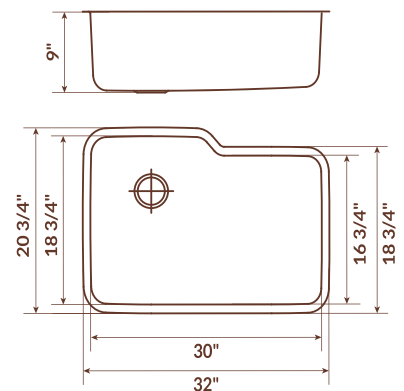

# ULTIMATE KITCHEN SINK

SINGLE BASIN • HIGH CAPACITY • ELEGANT SHAPE

- 18 gauge 304 stainless steel alloyed with 18/10 chromium/nickel
- Brushed nickel finished 9" deep single basin with mirror finish on the rim
- US standard drain hole opening with diameter 3 1/2"
- Sound-deadening pads attached to the bottom and sides
- Noise-killer painted bottom